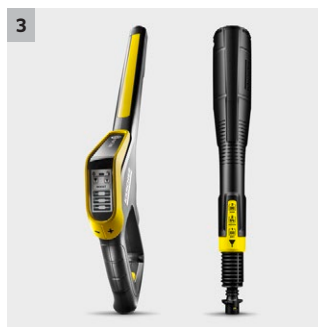

3

3 Smart Control spray gun and 3-in-1 Multi Jet spray lance

- Spray gun with LCD display and buttons for pressure or detergent dosing.
- The rotating 3-in-1 Multi Jet contains three different nozzles for easy replacement.