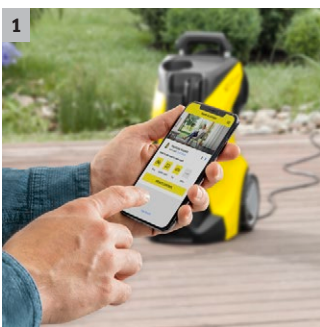

## K 7 Smart Control

With application consultant in the Home & Garden app for perfect cleaning: the K 7 Smart Control pressure washer incl. boost mode. Can be connected to the smartphone via Bluetooth.

### 1 Connects to the Home & Garden app via Bluetooth

- The Kärcher Home & Garden app makes you a cleaning expert.
- Make use of our extensive Kärcher knowledge for the perfect cleaning results.

2

### 3 Smart Control spray gun and 3-in-1 Multi Jet spray lance

- Spray gun with LCD display and buttons for pressure or detergent dosing.
- The rotating 3-in-1 Multi Jet contains three different nozzles for easy replacement.