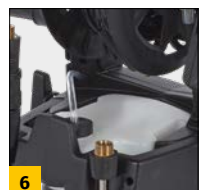

2

3

6

**POWERPLUS**

**POWXG90420**

**HIGH PRESSURE CLEANER  
HOGEDRUKREINIGER  
NETTOYEUR HAUTE PRESSION  
HOCHDRUCKREINIGER  
HIDROLIMPIADORA**

This high pressure cleaner is fit for heavy use. It has a 2200W motor that can deliver an impressive water flow up to 450l/hour at a maximum pressure of 170bar.

The POWXG90420 is an all-rounder that can count on a large integrated detergent tank of 1100ml for use with soap or detergents. It also has a convenient 8m hose and a 5m electric cable. This provides a high flexibility and freedom of movement.

On top of that, this tool comes with plenty of accessories. There is the metal gun with adjustable nozzle, a turbo nozzle, a patio cleaner and a lance extension.

TECHNICAL SPECIFICATIONS POWXG90420		Features	Box content	Symbols
Rated power	2200W	<ul style="list-style-type: none"> <li>• Auto start/stop system</li> <li>• Lance extension 330mm</li> <li>• Metal spray gun with adjustable nozzle</li> <li>• Turbo nozzle</li> <li>• Patio cleaner</li> <li>• Hose reel with 8m hose</li> <li>• Built-in detergent tank</li> <li>• 5m electric cable</li> </ul>	1x high pressure cleaner	  
Rated voltage-frequency	220-240V~ 50Hz		1x spray gun + adjustable nozzle	
Max. flow rate	450 l/h		1x water inlet connector	
Max. pressure	170bar		1x cleaning needle	
Detergent tank capacity	1100ml		1x turbo nozzle	
Hose length	8m		1x patio cleaner	
Cable length	5m		1x manual	
Weight	11.4kg			