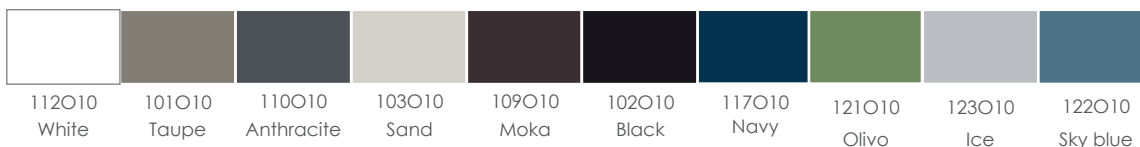

TEJIDO / TECIDO / FABRIC / TISSU

Olefin 190 gr. Polypropilene mass-dyed fabric. UPF80. Colour fastness: 7-8/8.

DATOS LOGÍSTICOS/ DADOS LOGÍSTICOS / LOGISTIC DATA / DONNÉES LOGISTIQUES

Kg u.	CBM m3/u.	U. / Pallet Measurements	Pallet Weight	U. / Box Measurements	Truck	Container 40"
10,00 Kg	0,05 Kg	24 u. 120x80x174 cm	266 Kg	1 un. 160x17,5x17,5 cm	792 u.	600 u.

Made in Portugal