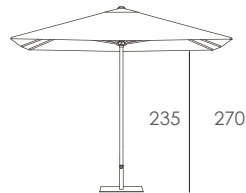

# VIGO 250 x 250

**intertek**  
Total Quality. Assured.

Without valance with airvent  
REF.: **SIAO10C2500020P**

Tube: ø48 mm

Ribs: 8 | 19 x 13 mm